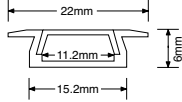

EN-CH104
Eckprofil