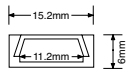

EN-CH101
Aufbauprofil