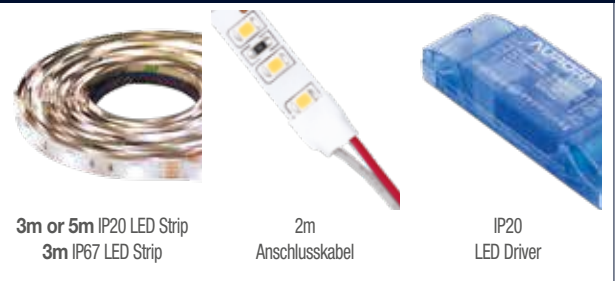

LED STRIP KITS ENTHALTEN:

Anschlussfertiges 5m LED Strip Kit.

LEDline™

LITE Range

12V LED Strip Single Colour

4.8W/m | Bis zu 500lm | CRI80

3 Jahre Garantie | L70 35.000h

Artikelnr.	W/m	Volts	LED/m	Farbe	lm/m	Cuts
EN-ST100/30	4.8W	12V	60	3000K	480lm	50mm
EN-ST100/40	4.8W	12V	60	4000K	500lm	50mm
EN-ST100A	LEDLine Single Colour Strip Connector					
EN-ST100B	LEDLine Single Colour Strip Wired Connector					
EN-ST100C	LEDLine Single Colour Strip Inter-Connector					

LEDline™

LITE Range

12V LED Strip RGB LED Strip

7.2W/m | RGB

3 Jahre Garantie | L70 35.000h

Artikelnr.	W/m	Volts	LED/m	Farbe	Cuts
EN-ST100RGB	7.2W	12V	30	RGB	33mm
EN-STRGBA	LEDLine RGB Strip Connector				
EN-STRGBB	LEDLine RGB Strip Wired Connector				
EN-STRGBC	LEDLine RGB Strip Inter-Connector				

LEDline™

LITE Range

24V LED Strip Single Colour / RGB

9.6/14.4W/m | Bis zu 1020lm/m | CRI80

3 Jahre Garantie | L70 35.000h

Artikelnr.	W/m	Volts	LED/m	Farbe	lm/m	Cuts
EN-ST224/27	9.6W	24V	120	2700K	950lm	50mm
EN-ST224/30	9.6W	24V	120	3000K	950lm	50mm
EN-ST224/40	9.6W	24V	120	4000K	1020lm	50mm
EN-ST224RGB	14.4W	24V	60	RGB	-	100mm

LEDline™

LITE Range

24V IP67 LED Strip Single Colour/RGB

9.6/14.4w/m | Bis zu 1000lm/m | CRI80

3 Jahre Garantie | L70 35.000h

Artikelnr.	W/m	Volts	LED/m	Farbe	lm/m	Cuts
EN-ST324B/27	9.6W	24V	120	2700K	850lm	50mm
EN-ST324B/30	9.6W	24V	120	3000K	950lm	50mm
EN-ST324B/40	9.6W	24V	120	4000K	1000lm	50mm
EN-ST324RGB	14.4W	24V	60	RGB	-	100mm